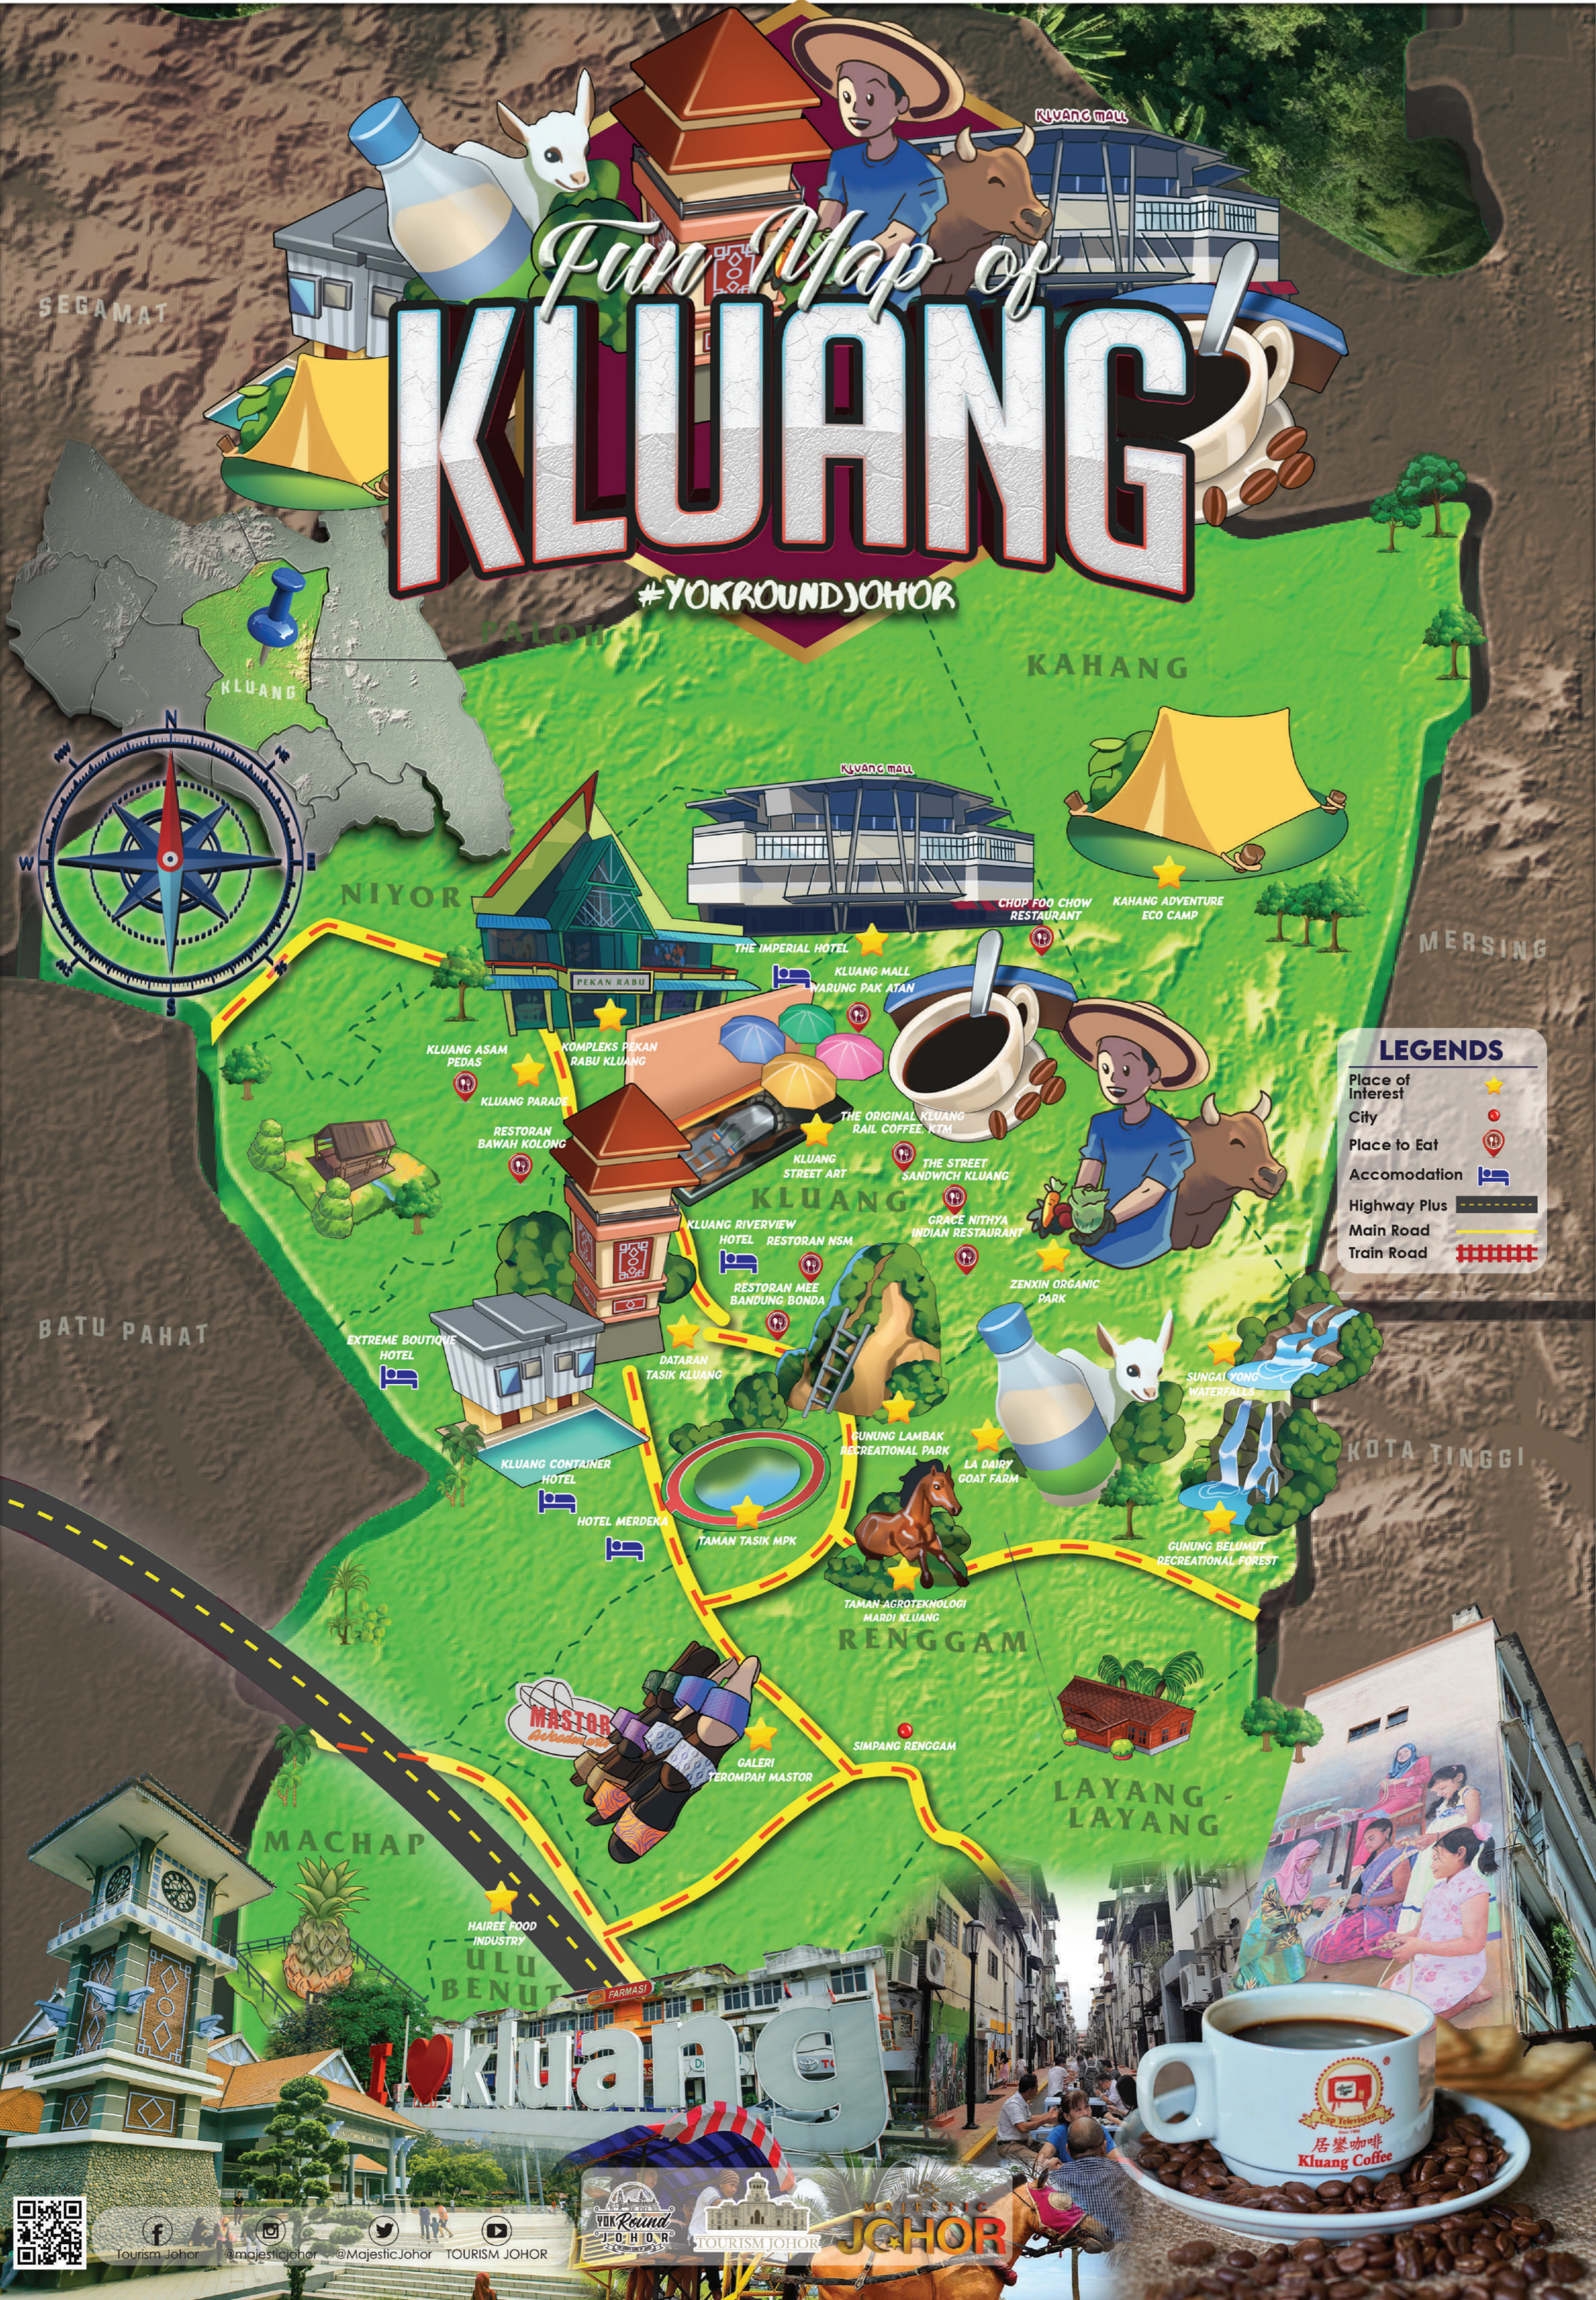

Fun Map of KLUANG

#YOKROUNDJOHOR

LEGENDS	
Place of Interest	★
City	📍
Place to Eat	🍴
Accommodation	🏨
Highway Plus	⚡
Main Road	—
Train Road	🚂

Tourism Johor @majesticjohor @MajesticJohor TOURISM JOHOR

YOKROUND JOHOR TOURISM JOHOR JOHOR